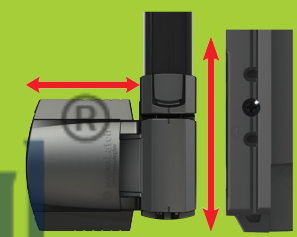

- Protective shroud over key helps prevent water entry into lock cylinder

- Space under lift knob helps prevent it from freezing to top housing

LIMITED LIFETIME WARRANTY

NEW - Built-in post cap spacing. No more need for separate post cap spacers.

Industry leading magnetic latching technology.

NEW - Easier adjustment. The innovative vertical and horizontal adjustment makes MagnaLatch even simpler to install and adjust for ground shift or gate sag.

Permanent magnet sealed from the elements.

NEW - Alignment indicators. Now you know when your gate is in proper alignment and makes adjusting for gate sag even easier.

Aqua Integral
Agua para el futuro

NEW MagnaLatch® Top Pull