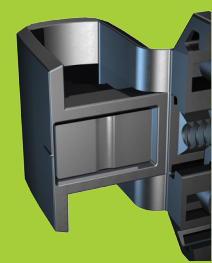

Industry leading magnetic latching technology.

NEW - Easier adjustment. The innovative vertical and horizontal adjustment makes MagnaLatch even simpler to install and adjust for ground shift or gate sag.

Permanent magnet sealed from the elements.

NEW - Alignment indicators. Now you know when your gate is in proper alignment and makes adjusting for gate sag even easier.

Aqua Integral
Agua para el futuro

NEW MagnaLatch® Top Pull