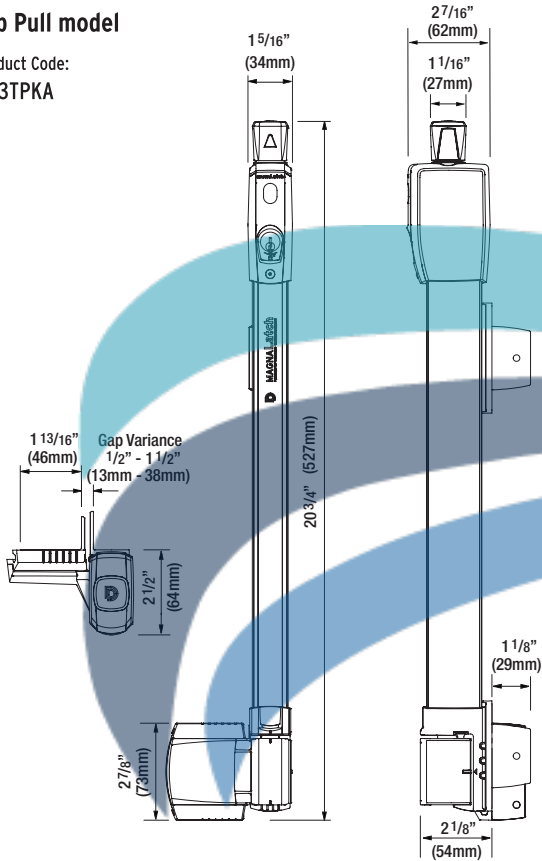

NEW MagnaLatch® Top Pull

With its release knob out of reach of children, the MagnaLatch Top Pull sets the standard for safety gates around swimming pools, childcare centers or wherever safety is critical. No wonder it's the world's most trusted safety gate latch.

NEW MagnaLatch® Vertical Pull

Perfect for pet security gates and general gates around the home. MagnaLatch Vertical Pull offers the same innovative design as MagnaLatch Top Pull, only in a smaller, more compact model.

Top Pull model

Product Code:
ML3TPKA