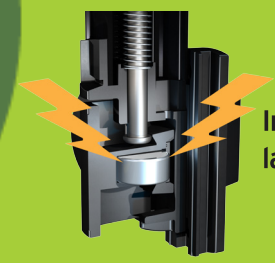

- Protective shroud over key helps prevent water entry into lock cylinder

- Space under lift knob helps prevent it from freezing to top housing

LIMITED LIFETIME WARRANTY

NEW - Built-in post cap spacing. No more need for separate post cap spacers.

Industry leading magnetic latching technology.

NEW - Easier adjustment. The innovative vertical and horizontal adjustment makes MagnaLatch even simpler to install and adjust for ground shift or gate sag.

Permanent magnet sealed from the elements.

NEW - Alignment indicators. Now you know when your gate is in proper alignment and makes adjusting for gate sag even easier.

Aqua Integral
Agua para el futuro

NEW MagnaLatch® Top Pull