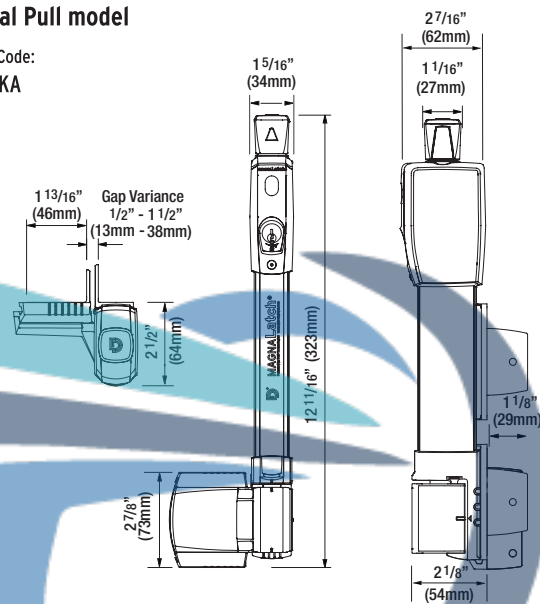

Permanent magnet sealed from the elements.

NEW - Alignment indicators. Now you know when your gate is in proper alignment and makes adjusting for gate sag even easier.

Aqua Integral
Agua para el futuro

NEW MagnaLatch® Top Pull

With its release knob out of reach of children, the MagnaLatch Top Pull sets the standard for safety gates around swimming pools, childcare centers or wherever safety is critical. No wonder it's the world's most trusted safety gate latch.

NEW MagnaLatch® Vertical Pull

Perfect for pet security gates and general gates around the home. MagnaLatch Vertical Pull offers the same innovative design as MagnaLatch Top Pull, only in a smaller, more compact model.

Top Pull model

Product Code:
ML3TPKA

Vertical Pull model

Product Code:
ML3VPKA

MagnaLatch Series 3 - For metal, wood, and vinyl gates

PREVIOUS SKU	NEW SKU	MODEL FEATURE	COLOR
MLTPS2BGA	ML3TPKA	Top Pull - 6-Pin Lock - Keyed Alike	Black
MLVPS2BGA	ML3VPKA	Vertical Pull - 6-Pin Lock - Keyed Alike	Black
MTSTDKS2	MTSTDKS3KA*	Top Pull Kit* - 6-Pin Lock - Keyed Alike	Black
MLSPACER	MLSPACER	2" Gap Spacer - Works with ML2 & ML3	Black