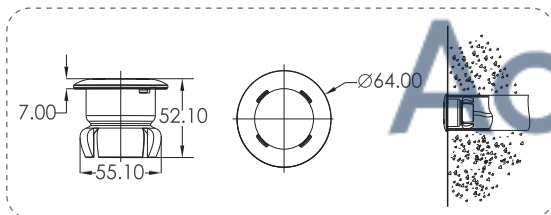

P10 Series Plastic Underwater Light

Waterproof Standard	Material
IP68	ABS+ UV stabilizer
Cable	Installation
3m	Wall mounted slip in 63mm Class 12 PVC pipe