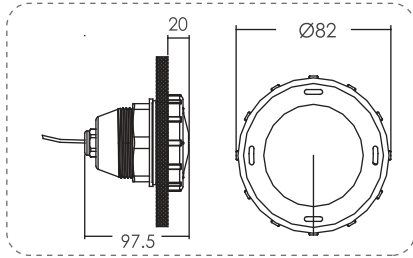

LED-P50

Waterproof Standard	Material
IP68	Plastic
Cable	Installation
1.5m	Wall mounted (housing type)

IP68 **CE** **RoHS COMPLIANT 2011/65/EU**

P50 Series Light Product Information

Code	Model	Light	Watt/ Voltage	Color	Illuminance (lux)
88040101	UL-P50	MR 16 Halogen Lamp	20W/12V	Color lens (Red/Green/Blue)	200(red),260(green), 100(blue),700(no lens)
88041101	LED-P50	MR 16, 18 LEDs Bulb	1W/12V	Auto Changing Color/Cool White/Blue	120(Color), 70(Cool White)

P10 Series Plastic Underwater Light

Waterproof Standard	Material
IP68	ABS+ UV stabilizer
Cable	Installation
3m	Wall mounted slip in 63mm Class 12 PVC pipe

Code	Model	Description	Watt/Voltage	Color	Illuminance (lux)
88041939	LED-P10	18 LEDs Bulb for Concrete Pool	1W/12V	Auto Color Changing	124
88041940	LED-P10	18 LEDs Bulb for Concrete Pool	1W/12V	Cool White	170
9040003	LED-P10	18 LEDs Bulb for Concrete Pool	1W/12V	Warm White	180