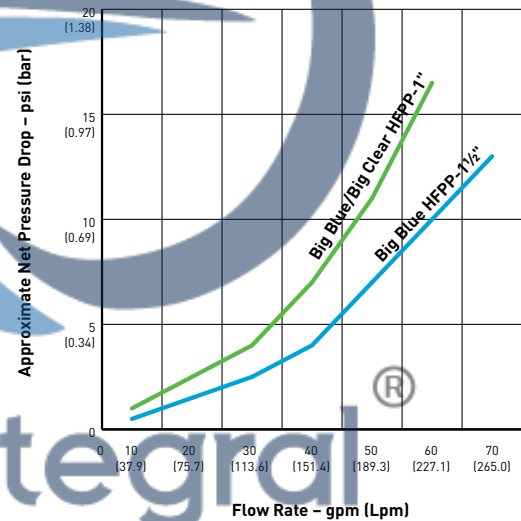

*NSF component listed

CAUTION: Protect against freezing to prevent cracking of the filter and water leakage.

ACCESSORIES

PART #	DESCRIPTION
150296	SW-3 Wrench for 10" Big Blue
144368	SW-4 Wrench for 20" Big Blue
SH144229	Cartridge Coupler for 4-1/2" Cartridges
151122	EPDM O-ring for Big Blue
244718	WB-ZP - Zinc Plated Bracket ONLY
150061	WB-ZP Kit - Zinc Plated Bracket
357639	WB-SS - Stainless Steel Bracket ONLY
357640	WB-SS Kit - Stainless Steel Bracket
144928	WB-PC Kit - Powder Coated White Bracket
144258	Two-Housing Bracket
144259	Three-Housing Bracket
160210	Big Blue /Big White/Big Clear Skid, Fiberglass Hardware Kit (Assembly Required)

PRESSURE DROP VS FLOW RATE

Aqua Integral
Agua para el futuro

13845 BISHOPS DR., SUITE 200, BROOKFIELD, WI 53005 USA

P: 262.238.4400 | WATERPURIFICATION.PENTAIR.COM

CUSTOMER CARE: 800.279.9404 | tech-supportpentair.com

© 2017 Pentair Residential Filtration, LLC. All rights reserved.

§For a detailed list of where Pentair trademarks are registered, please visit waterpurification.pentair.com/brands. Pentair trademarks and logos are owned by Pentair plc or its affiliates. Third party registered and unregistered trademarks and logos are the property of their respective owners.

310053 Rev F DE17