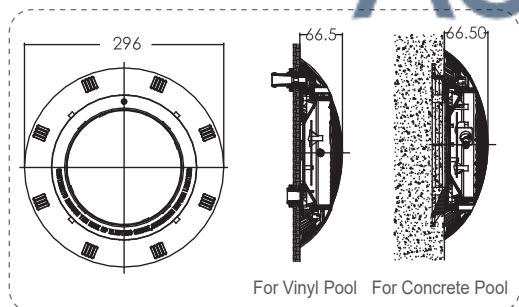

Underwater Light TP100 SERIES P100 SERIES

Waterproof Standard: IP68
Material: ABS + UV stabilizer
Cable: 2.5m
Installation: Wall mounted (flat type)

TP100 Series

Product Information

Code	Model	Light	Watt/ Voltage	Color	Illuminance (lux)
88040602	UL-TP100	Halogen Light Bulb	75W/12V	Color lens,Red/Green/Blue	400(red), 300(green), 240(blue), 680(no lens)
88040652W	LED-TP100	198 LEDs Light Panel	8W/12V	Cool White	180(cool white)
88040652C	LED-TP100	198 LEDs Light Panel	8W/12V	RGB	250(color)
88040652B	LED-TP100	198 LEDs Light Panel	8W/12V	Blue	120(blue)

TP100 Series LED Light Color Changing:

Waterproof Standard: IP68
Material: ABS + UV stabilizer
Cable: 2.5m
Installation: Wall mounted (flat type)

P100 Series

Product Information

Code	Model	Light	Watt/ Voltage	Color	Illuminance (lux)
88041902	UL-P100	Halogen Light Bulb	75W/12V	Color lens,Red/Green/Blue	300(red),260(green), 180(blue), 480(no lens)
88041952W	LED-P100	198 LEDs Light Panel	8W/12V	Cool White	180(cool white)
88041952C	LED-P100	198 LEDs Light Panel	8W/12V	RGB	250(color)
88041952B	LED-P100	198 LEDs Light Panel	8W/12V	Blue	120(blue)