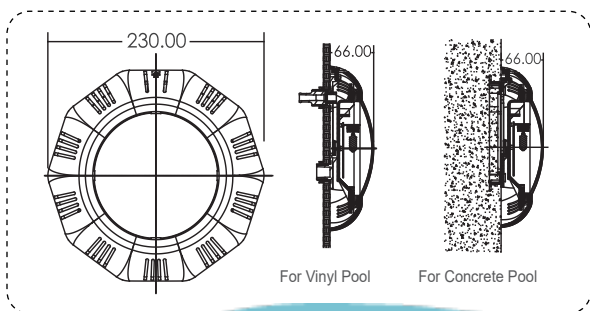

Underwater Light - Flat Type

SIMPLE WALL MOUNT WITHOUT NICHE

For concrete and vinyl pools

Aqua Integral
Agua para el futuro

 **Emaux**
water technology

Pool & Spa Equipment

Underwater Light TP100 SERIES P100 SERIES

Waterproof Standard: IP68
 Material: ABS + UV stabilizer
 Cable: 2.5m
 Installation: Wall mounted (flat type)

TP100 Series

Model: LED-TP100

Product Information

Code	Model	Light	Watt/ Voltage	Color	Illuminance (lux)
88040602	UL-TP100	Halogen Light Bulb	75W/12V	Color lens,Red/Green/Blue	400(red), 300(green), 240(blue), 680(no lens)
88040652W	LED-TP100	198 LEDs Light Panel	8W/12V	Cool White	180(cool white)
88040652C	LED-TP100	198 LEDs Light Panel	8W/12V	RGB	250(color)
88040652B	LED-TP100	198 LEDs Light Panel	8W/12V	Blue	120(blue)