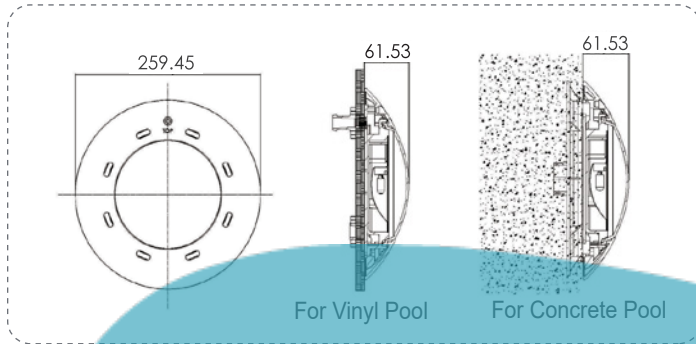

Underwater Light CP100 SERIES

CP100 Series

Waterproof Standard
IP68

Material
ABS with UV stabilizer

Cable
2.5m

Installation
Wall mounted (flat type)

IP68  

Model: LED-CP100